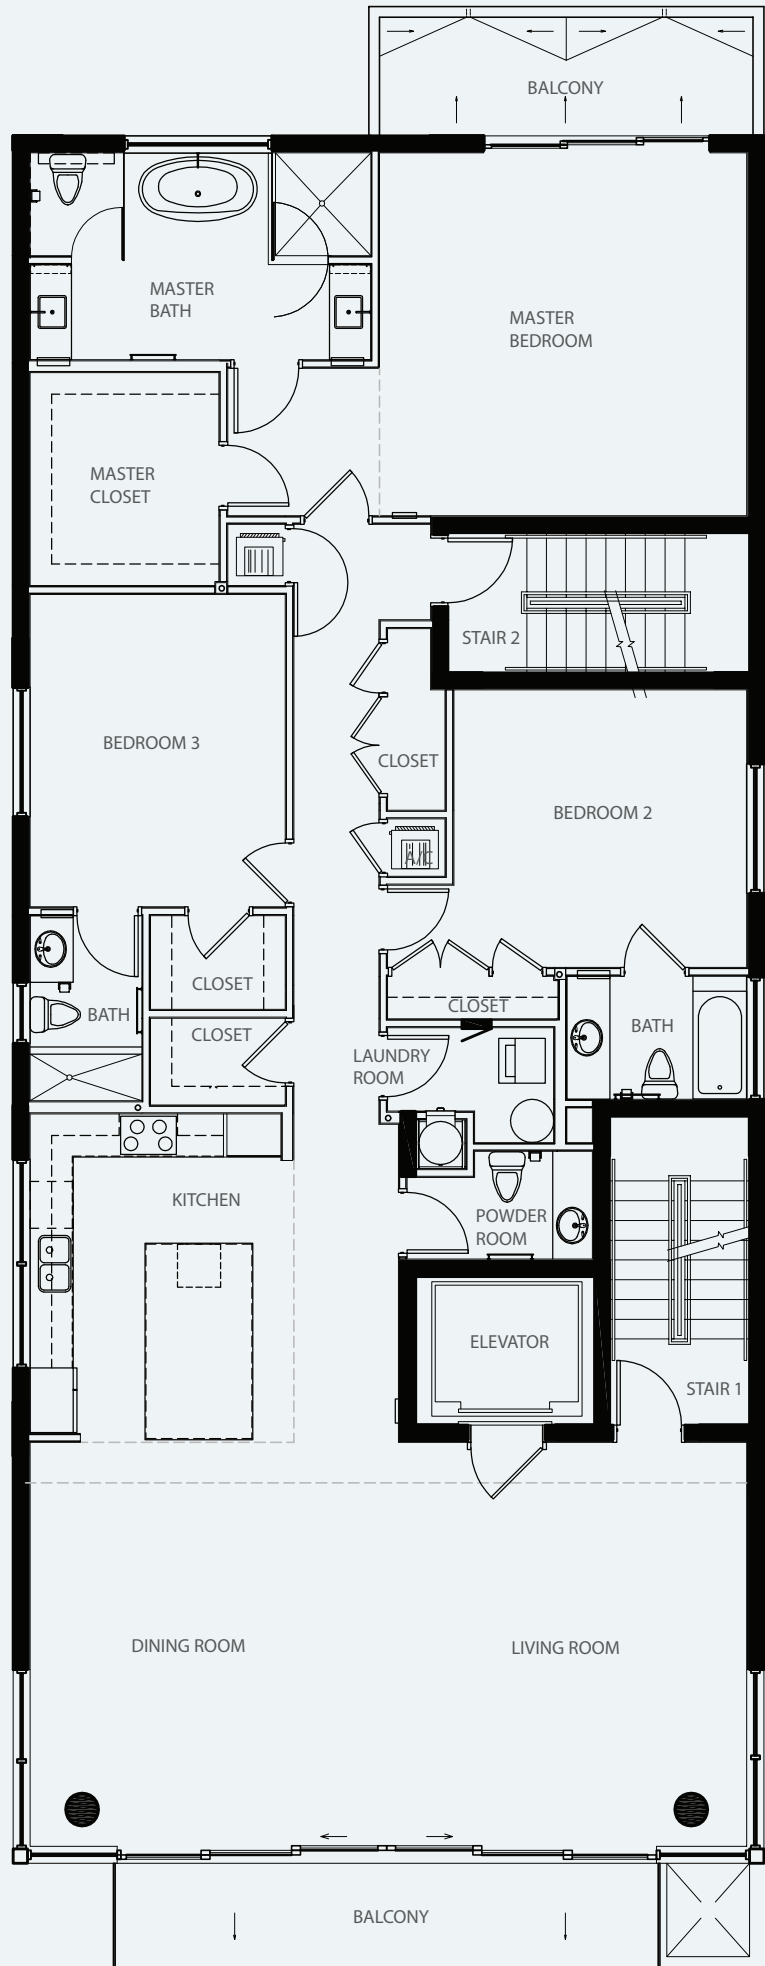

MODEL A

3 BEDROOMS

3.5 BATHS

AC AREA: 2,510 Sq.Ft / 234 M<sup>2</sup>

BALCONIES: 283 Sq.Ft / 26 M<sup>2</sup>

TOTAL : 2,793 Sq.Ft / 260 M<sup>2</sup>

# Floor plans

## Model A

1235  
WEST